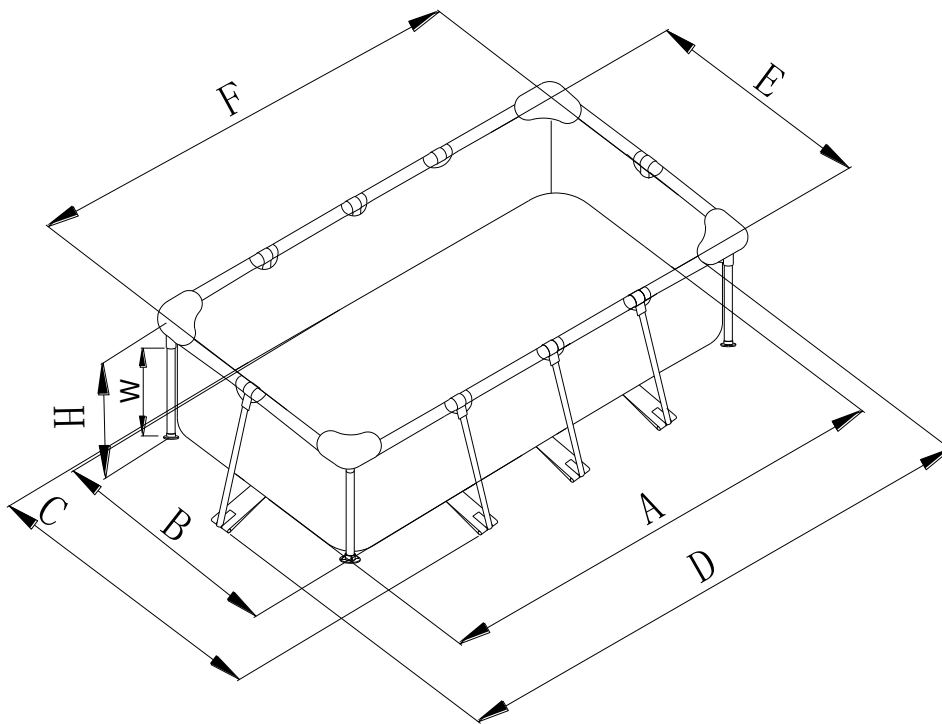

# Frame Pool Set Family

Poolgröße (in m) Pool size (in in.)	A	B	H	C	D	E	F	W
	Bodenlänge / Bottom Length	Bodenbreite / Bottom Width	Gesamthöhe / Overall Height	Außenbreite / Out Width	Innenbreite / Inner Width	Rahmen Innenbreite / Frame Inner Width	Rahmen Innenlänge / Frame Inner Length	Empfohlene Wassertiefe / Recommended Water Depth
4.0'X4.0'X12.0" (1.2 x 1.2 x 0.30 m)	48" (122 cm)	48" (122 cm)	12" (30 cm)					9.5" (24 cm)
86-5/8"X59"X23-5/8" (2.2 x 1.5 x 0.60 m)	86.625" (220 cm)	59" (150 cm)	23.625" (60 cm)	79" (201 cm)	106" (269 cm)	54" (137 cm)	83" (211 cm)	20" (51 cm)
102-1/2"X63"X25-5/8" (2.6 x 1.6 x 0.65 m)	102.5" (260 cm)	63" (160 cm)	25.625" (65 cm)	82" (208 cm)	122" (310 cm)	59" (150 cm)	100" (254 cm)	22" (56 cm)
118"X78-3/4"X29-1/2" (3.0 x 2.0 x 0.75 m)	118" (300 cm)	78.75" (200 cm)	29.5" (75 cm)	102" (259 cm)	142" (361 cm)	71" (180 cm)	111" (282 cm)	26" (66 cm)
177-1/4"X86-5/8"X33" (4.5 x 2.2 x 0.84 m)	177.25" (450 cm)	86.625" (220 cm)	33" (84 cm)	110.625" (281 cm)	201.5" (512 cm)	81.875" (208 cm)	172.875" (439 cm)	30" (76 cm)